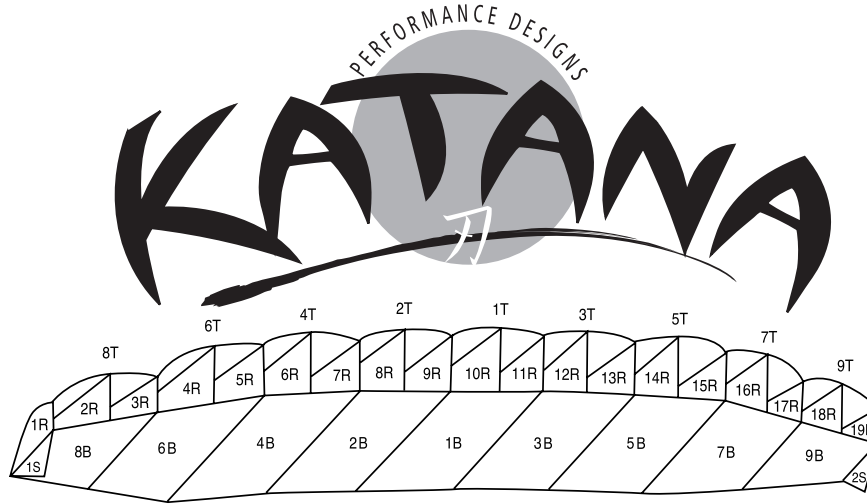

DEALER NAME	ID#	PO#

PLEASE FILL-IN FOR DROP SHIPMENTS ONLY

Name		
Shipping Address		
City	State	Zip/ City Code
Country	IS THIS A DROP SHIPMENT? YES ☐ NO ☐	

SUSPENSION LINE

650 lb Microline

CANOPY CHOICES

☐ PD KATANA 83

RIB COLORS

MATCH RIBS TO CELLS? YES ☐ NO ☐
IF NO, PLEASE COMPLETE SPACES BELOW.

CONNECTOR LINKS

- ☐ Slinks (Reusable Soft Links)
- ☐ #3.5 Stainless Steel (Mini-Links)

☐ PD KATANA 89

STABILIZER COLORS

1S	
2S	

☐ PD KATANA 97

SLIDER COLOR

☐ PD KATANA 107

☐ PD KATANA 120

AVAILABLE COLORS

blackberry, magenta, neon pink, tangerine, watermelon, gold, yellow, lemon, lime green, kelly green, jade, light blue, turquoise, royal blue, navy blue, white, red, silver, black

1R	
2R	
3R	
4R	
5R	
6R	
7R	
8R	
9R	
10R	
11R	
12R	
13R	
14R	
15R	
16R	
17R	
18R	
19R	

COLORS OF TOP & BOTTOM PANELS

TOP PANELS	8T	6T	4T	2T	1T	3T	5T	7T	9T
BOTTOM PANELS	8B	6B	4B	2B	1B	3B	5B	7B	9B

All orders are final. Colors may vary according to dye lot.

SKYDIVING CANOPIES BY PERFORMANCE DESIGNS, INC.
1300 E. Int'l Speedway Blvd. • DeLand, FL 32724 USA • T. (386) 738-2224 • F. (386) 734-8297 • www.performancedesigns.com