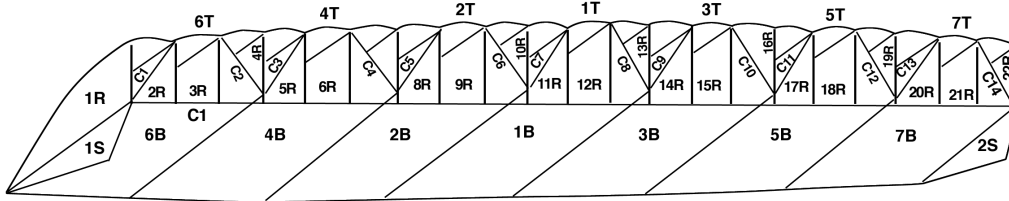

DEALER NAME	ID#	PO#

OFFICE
USE
ONLY
SERIAL #

PLEASE FILL-IN FOR DROP SHIPMENTS ONLY

Name		
Shipping Address		
City	State	Zip/ City Code
Country	IS THIS A DROP SHIPMENT? YES ☐ NO ☐	

SUSPENSION LINE

- ☐ 500 LB VECTRAN
- ☐ 750 LB VECTRAN

CONNECTOR LINKS

- ☐ Slinks (Reusable Soft Links)
- ☐ #3.5 Stainless Steel (Mini-Links)
- ☐ #5 Stainless Steel

STABILIZER COLORS

1S	
2S	

SLIDER COLOR

AVAILABLE COLORS

blackberry, magenta, neon pink, tangerine, watermelon, gold, yellow, lemon, lime green, kelly green, jade, light blue, turquoise, royal blue, navy blue, white, red, silver, black

CANOPY CHOICES

- ☐ PD VELOCITY 75
- ☐ PD VELOCITY 79
- ☐ PD VELOCITY 84
- ☐ PD VELOCITY 90
- ☐ PD VELOCITY 96
- ☐ PD VELOCITY 103
- ☐ PD VELOCITY 111
- ☐ PD VELOCITY 120

MATCH RIBS TO CELLS? YES ☐ NO ☐
IF NO, PLEASE COMPLETE SPACES BELOW.

RIB COLORS

1R		12R	
2R		13R	
3R		14R	
4R		15R	
5R		16R	
6R		17R	
7R		18R	
8R		19R	
9R		20R	
10R		21R	
11R		22R	

CROSSBRACE COLORS

C1		C8	
C2		C9	
C3		C10	
C4		C11	
C5		C12	
C6		C13	
C7		C14	

Shaded boxes represent loaded ribs

COLORS OF TOP & BOTTOM PANELS

TOP PANELS	6T	4T	2T	1T	3T	5T	7T
BOTTOM PANELS	6B	4B	2B	1B	3B	5B	7B

All orders are final. Colors may vary according to dye lot.

SKYDIVING CANOPIES BY PERFORMANCE DESIGNS, INC.
1300 E. Int'l Speedway Blvd. • DeLand, FL 32724 USA • T. (386) 738-2224 • F. (386) 734-8297 • www.performancedesigns.com