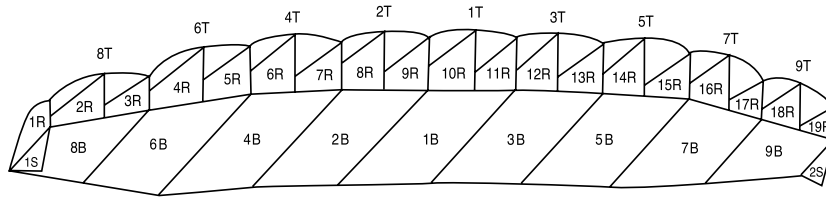

PLEASE FILL-IN FOR DROP SHIPMENTS ONLY

Name		
Shipping Address		
City	State	Zip/ City Code
Country	IS THIS A DROP SHIPMENT? YES ☐ NO ☐	

SUSPENSION LINE

- ☐ 525 lb Dacron
- ☐ 550 lb. Microline
- ☐ 825 lb. Microline

CONNECTOR LINKS

1. ☐ Slinks (Reusable Soft Links)
   - ☐ #3.5 Stainless Steel (*Mini Links)
   - ☐ #5 Stainless Steel
2. *Mini-Links are not available on Dacron lined canopies.

STABILIZER COLORS

1S	
2S	

SLIDER COLOR

AVAILABLE COLORS

blackberry, magenta, neon pink, tangerine, watermelon, gold, yellow, lemon, lime green, kelly green, jade, light blue, turquoise, royal blue, navy blue, white, red, silver, black

CANOPY CHOICES

- ☐ PD VENGANCE 89
- ☐ PD VENGANCE 97
- ☐ PD VENGANCE 107
- ☐ PD VENGANCE 120
- ☐ PD VENGANCE 135
- ☐ PD VENGANCE 150
- ☐ PD VENGANCE 170

RIB COLORS

MATCH RIBS TO CELLS? Y ☐ N ☐	
IF NO, PLEASE COMPLETE SPACES BELOW.	
1R	
2R	
3R	
4R	
5R	
6R	
7R	
8R	
9R	
10R	
11R	
12R	
13R	
14R	
15R	
16R	
17R	
18R	
19R	

COLORS OF TOP, BOTTOM & AIRLOCK PANELS

TOP PANELS	8T	6T	4T	2T	1T	3T	5T	7T	9T
BOTTOM PANELS	8B	6B	4B	2B	1B	3B	5B	7B	9B
AIRLOCK PANELS	8A	6A	4A	2A	1A	3A	5A	7A	9A

All orders are final. Colors may vary according to dye lot.

SKYDIVING CANOPIES BY PERFORMANCE DESIGNS, INC.

1300 E. Int'l Speedway Blvd. • DeLand, FL 32724 USA • T. (386) 738-2224 • F. (386) 734-8297 • www.performancedesigns.com

FORM-125 REV. 0