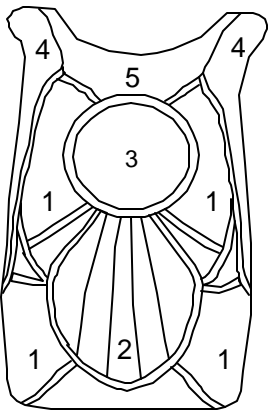

Racer 2K3

- Narrow Over the Shoulder** - Ideal for smaller canopies. Compatible only with Type 17 risers.
- Wide Over the Shoulder** - Ideal for larger canopies. For use with Type 8 and Type 17 risers.