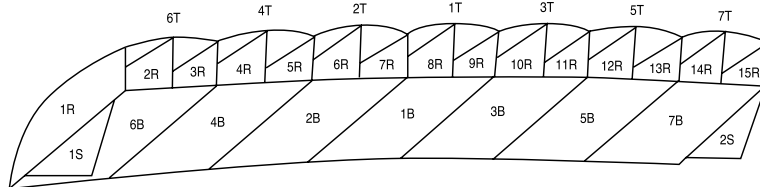

DEALER NAME	ID#	PO#

PLEASE FILL-IN FOR DROP SHIPMENTS ONLY

Name		
Shipping Address		
City	State	Zip/ City Code
Country	IS THIS A DROP SHIPMENT? YES ☐ NO ☐	

SUSPENSION LINE

- ☐ 525 lb Dacron
- ☐ 725 lb Microlite

CONNECTOR LINKS

- ☐ Slinks (Reusable Soft Links)
- ☐ #4 Stainless Steel
- ☐ #5 Stainless Steel

STABILIZER COLORS

1S	
2S	

SLIDER COLOR

CANOPY CHOICES

- ☐ PD RESERVE 99
- ☐ PD RESERVE 106
- ☐ PD RESERVE 113
- ☐ PD RESERVE 126
- ☐ PD RESERVE 143
- ☐ PD RESERVE 160
- ☐ PD RESERVE 176
- ☐ PD RESERVE 193
- ☐ PD RESERVE 218
- ☐ PD RESERVE 235
- ☐ PD RESERVE 253
- ☐ PD RESERVE 281

RIB COLORS

MATCH RIBS TO CELLS? Y ☐ N ☐	
IF NO, PLEASE COMPLETE SPACES BELOW.	
1R	
2R	
3R	
4R	
5R	
6R	
7R	
8R	
9R	
10R	
11R	
12R	
13R	
14R	
15R	

AVAILABLE COLORS

Yellow, Gold, Kelly Green, White, Light Blue, Royal Blue, Navy Blue, Red, Silver, Black, Orange

COLORS OF TOP & BOTTOM PANELS

TOP PANELS	6T	4T	2T	1T	3T	5T	7T
BOTTOM PANELS	6B	4B	2B	1B	3B	5B	7B

All orders are final. Colors may vary according to dye lot.

SKYDIVING CANOPIES BY PERFORMANCE DESIGNS, INC.

1300 E. Int'l Speedway Blvd. • DeLand, FL 32724 USA • T. (386) 738-2224 • F. (386) 734-8297 • www.performancedesigns.com

FORM-129 REV. 0

OFFICE
USE
ONLY
SERIAL #